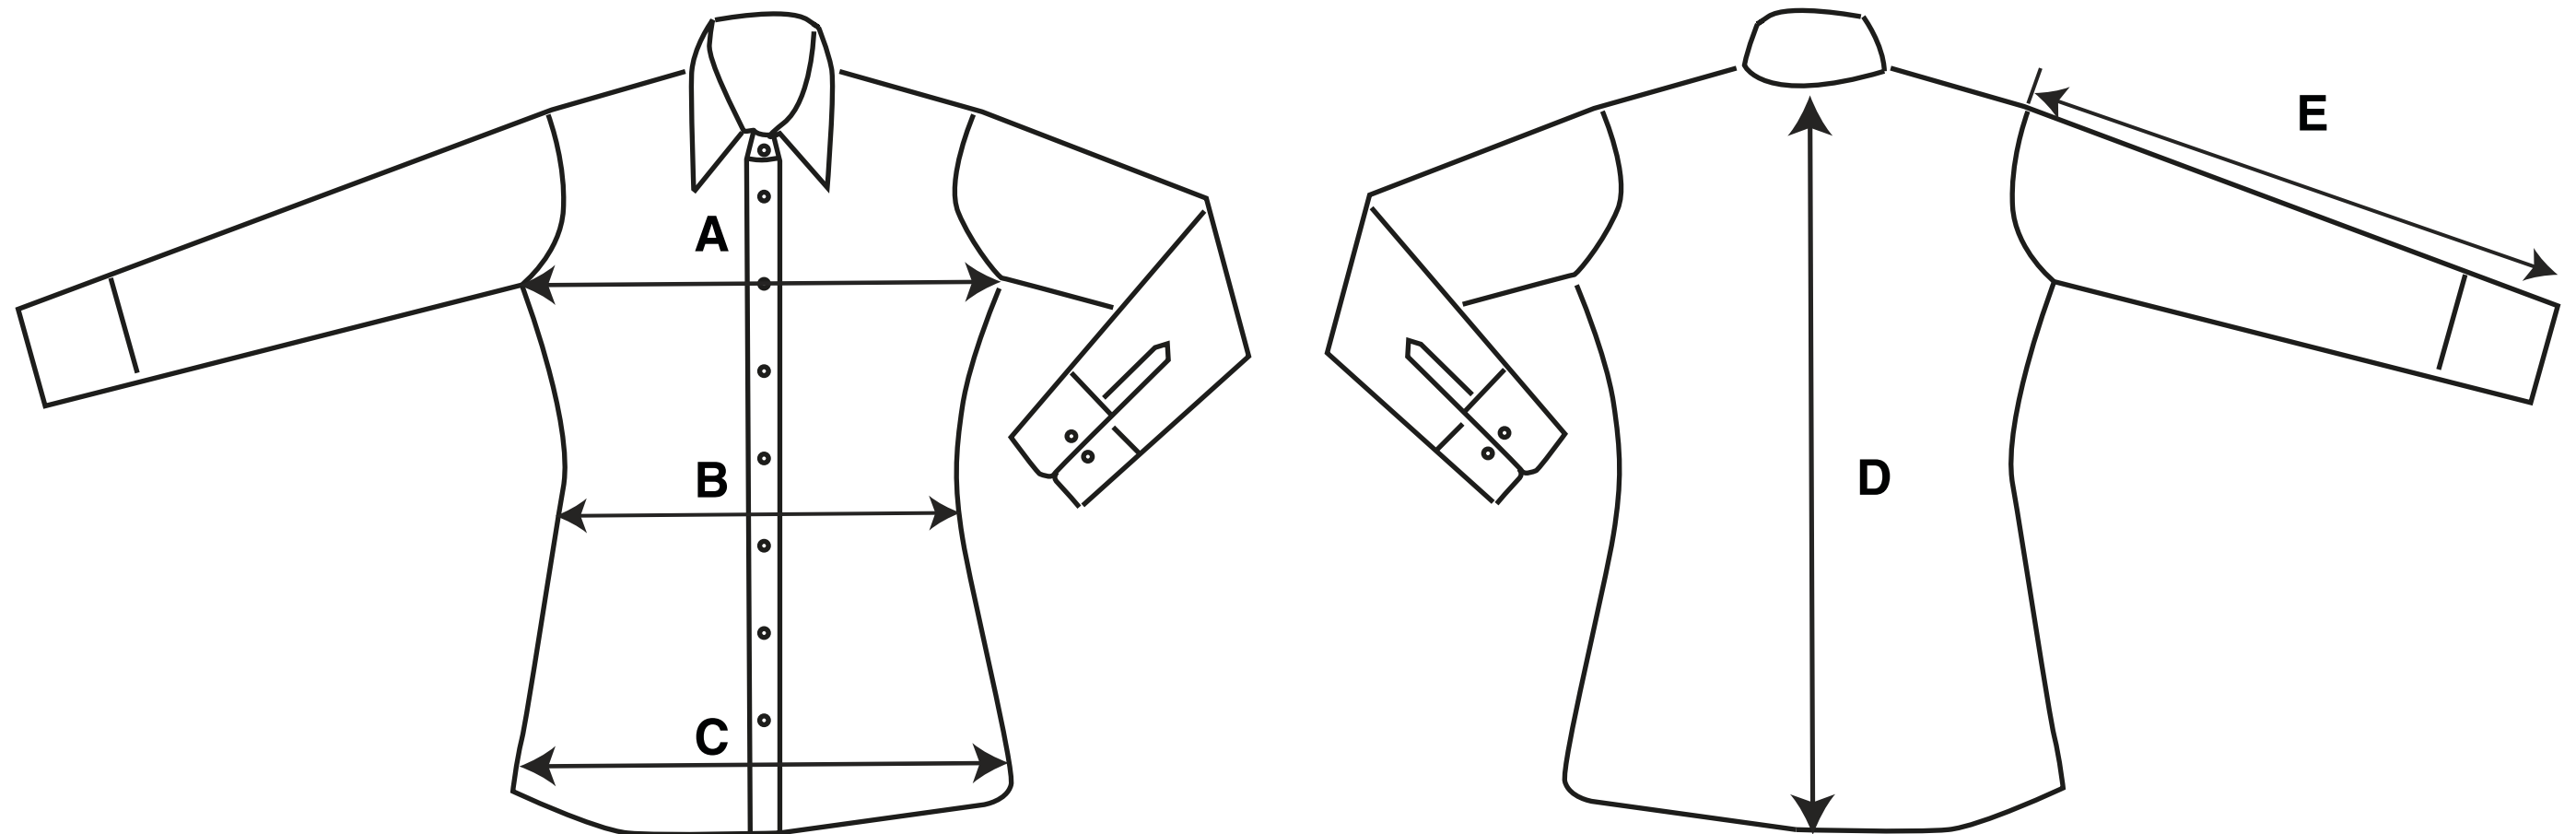

ETERNA SHIRT LADIES

Sizes specification for
ETE-5352/D708-00
ETE-5352/D708-12

ETERNA Shirt

All measurements are in cm before washing

Model: Comfort fit

Size		34	36	38	40	42	44	46	48			tolerance
A	½ Chest	47	49	51	53	55,5	58	60,5	64			+/-1
B	½ Waist	41	43	45	47	51	54	57	61			+/-1
C	½ Bottom	49	51	53	55	57	60	62	65			+/-1
D	Length CB	65	65	65	65	65	65	68	68			+/-1
E	Sleeve length	63	63	63	63	63	63	63	63			+/-1

Care instruction:

- 40° Machine wash
- No bleaching
- No drying
- Ironing on low heat
- No dry cleaning

Metz

Skelstedet 9 - 2950 Vedbæk - Tlf.: +45 44 82 72 00 - info@metz.dk - metz.dk

ENG

Msv OKT 2018