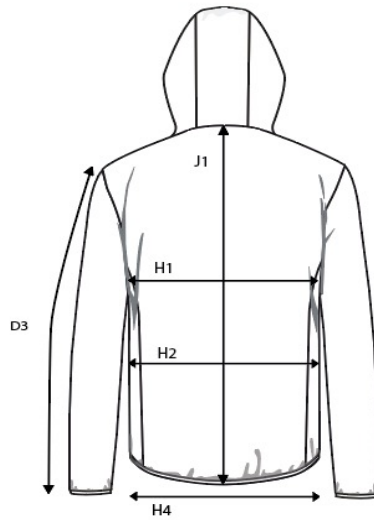

NIMBUS® | *Play*

SIZE AND FIT: ASPEN

ASPEN *Mens*

Base size: M / Measurement (in cm)	Diagram	S	M	L	XL	XXL	3XL	4XL
SLEEVE LENGTH from shoulderseam	D3	66,25	68	69,75	71,5	73,25	75	75
1/2 CHEST WIDTH at armhole	H1	54	57	60	63	66	69	72
1/2 WAIST WIDTH	H2	52	55	58	61	64	67	70
1/2 BOTTOM WIDTH - relaxed	H4	45	48	51	54	57	60	63
FULL LENGTH at centre back	J1	68	71	74	77	80	83	83

ASPEN *Ladies*

Base size: M / Measurement (in cm)	Diagram	XS	S	M	L	XL	2XL	3XL
SLEEVE LENGTH from shoulderseam	D3	60,5	62	63,5	65	66,5	68	68
1/2 CHEST WIDTH at armhole	H1	48	50	53	56	59	62	66
1/2 WAIST WIDTH	H2	46	48	51	54	57	61	65
1/2 BOTTOM WIDTH - relaxed	H4	47	49	51	55	58	61	65
FULL LENGTH at centre back	J1	64	66	68	70	72	74	74

SIZE GUIDE

WOMEN

CM

	EN / UK / US XS / 8 / 4	EN / UK / US S / 10 / 6	EN / UK / US M / 12 / 8	EN / UK / US L / 14 / 10	EN / UK / US XL / 16 / 12	EN / UK / US 2XL / 18 / 14	EN / UK / US 3XL / 20 / 16
CHEST	75-80	81-86	87-92	93-98	99-104	105-111	112-118
WAIST	59-64	65-70	71-76	77-82	83-88	89-95	96-103
HIP	83-88	89-94	96-101	102-107	108-113	114-120	121-127

HOW TO MEASURE