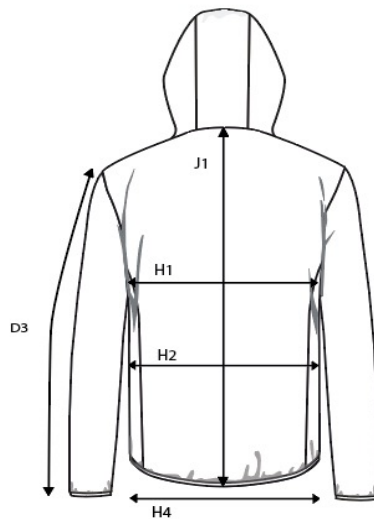

NIMBUS® | *Play*

SIZE AND FIT: ASPEN

ASPEN *Mens*

Base size: M / Measurement (in cm)	Diagram	S	M	L	XL	XXL	3XL	4XL
SLEEVE LENGTH from shoulderseam	D3	66,25	68	69,75	71,5	73,25	75	75
1/2 CHEST WIDTH at armhole	H1	54	57	60	63	66	69	72
1/2 WAIST WIDTH	H2	52	55	58	61	64	67	70
1/2 BOTTOM WIDTH - relaxed	H4	45	48	51	54	57	60	63
FULL LENGTH at centre back	J1	68	71	74	77	80	83	83

ASPEN *Ladies*

Base size: M / Measurement (in cm)	Diagram	XS	S	M	L	XL	2XL	3XL
SLEEVE LENGTH from shoulderseam	D3	60,5	62	63,5	65	66,5	68	68
1/2 CHEST WIDTH at armhole	H1	48	50	53	56	59	62	66
1/2 WAIST WIDTH	H2	46	48	51	54	57	61	65
1/2 BOTTOM WIDTH - relaxed	H4	47	49	51	55	58	61	65
FULL LENGTH at centre back	J1	64	66	68	70	72	74	74

SIZE GUIDE

WOMEN

CM

	EN / UK / US XS / 8 / 4	EN / UK / US S / 10 / 6	EN / UK / US M / 12 / 8	EN / UK / US L / 14 / 10	EN / UK / US XL / 16 / 12	EN / UK / US 2XL / 18 / 14	EN / UK / US 3XL / 20 / 16
CHEST	75-80	81-86	87-92	93-98	99-104	105-111	112-118
WAIST	59-64	65-70	71-76	77-82	83-88	89-95	96-103
HIP	83-88	89-94	96-101	102-107	108-113	114-120	121-127

HOW TO MEASURE